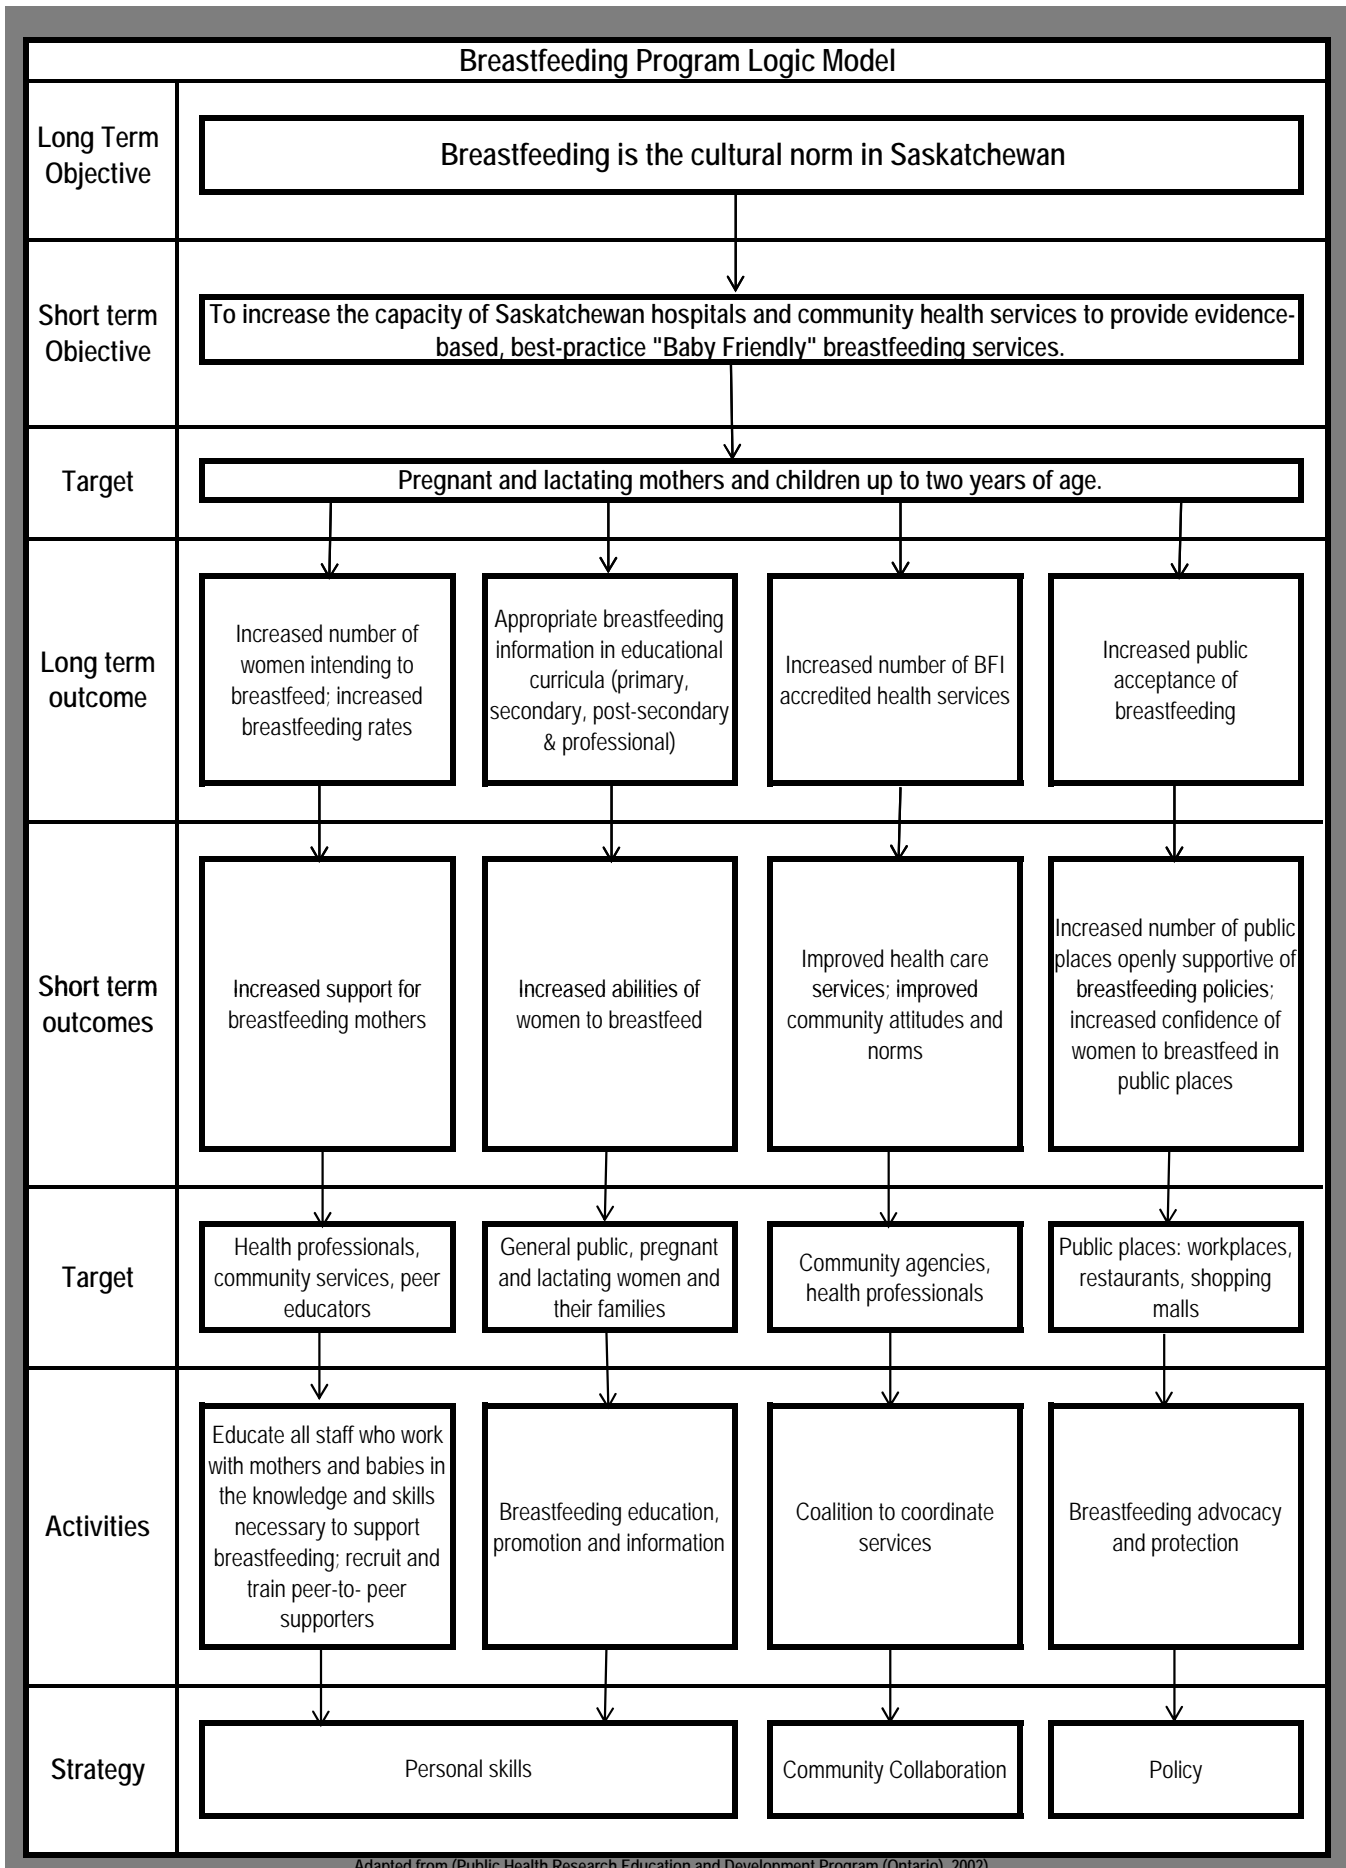

BREASTFEEDING COMMITTEE FOR SASKATCHEWAN

Adapted from (Public Health Research Education and Development Program (Ontario), 2002)